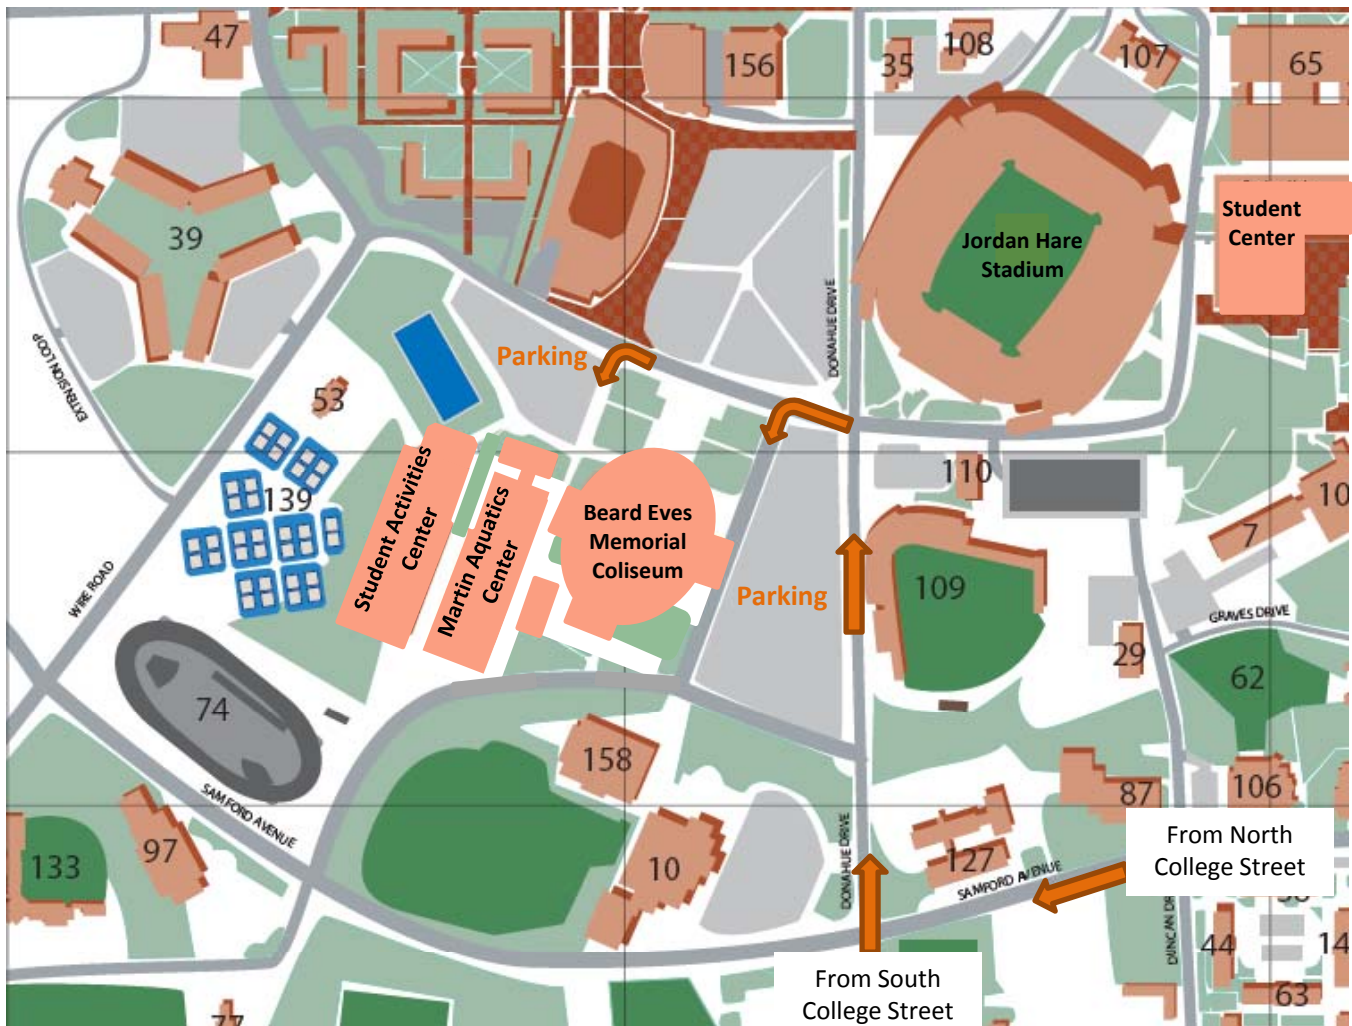

# Saturday, October 10, 2009 Competition Map

### Driving Directions

From I-85: Take exit 51 and turn onto AL-15 (South College Street) toward Auburn. After Approximately 2.5 miles, turn left onto Donahue Drive . Proceed through 2 traffic signals and at the 3<sup>rd</sup> signal, turn left onto Roosevelt Drive.

From U.S. 280: Turn onto AL-147 (North College Street) toward Auburn. Proceed through downtown Auburn, and turn right onto Samford Ave. Proceed through the 4 way stop and 1 traffic signal. At the 2<sup>nd</sup> signal, turn right onto Donahue Drive and at the following signal, turn left onto Roosevelt Drive.

-You may park in the parking lots directly in front of the Student Activities Center or on the east side of Beard Eaves Coliseum.

**-War Eagle BEST Gameday will be held in the Student Activities Center on the above map.**