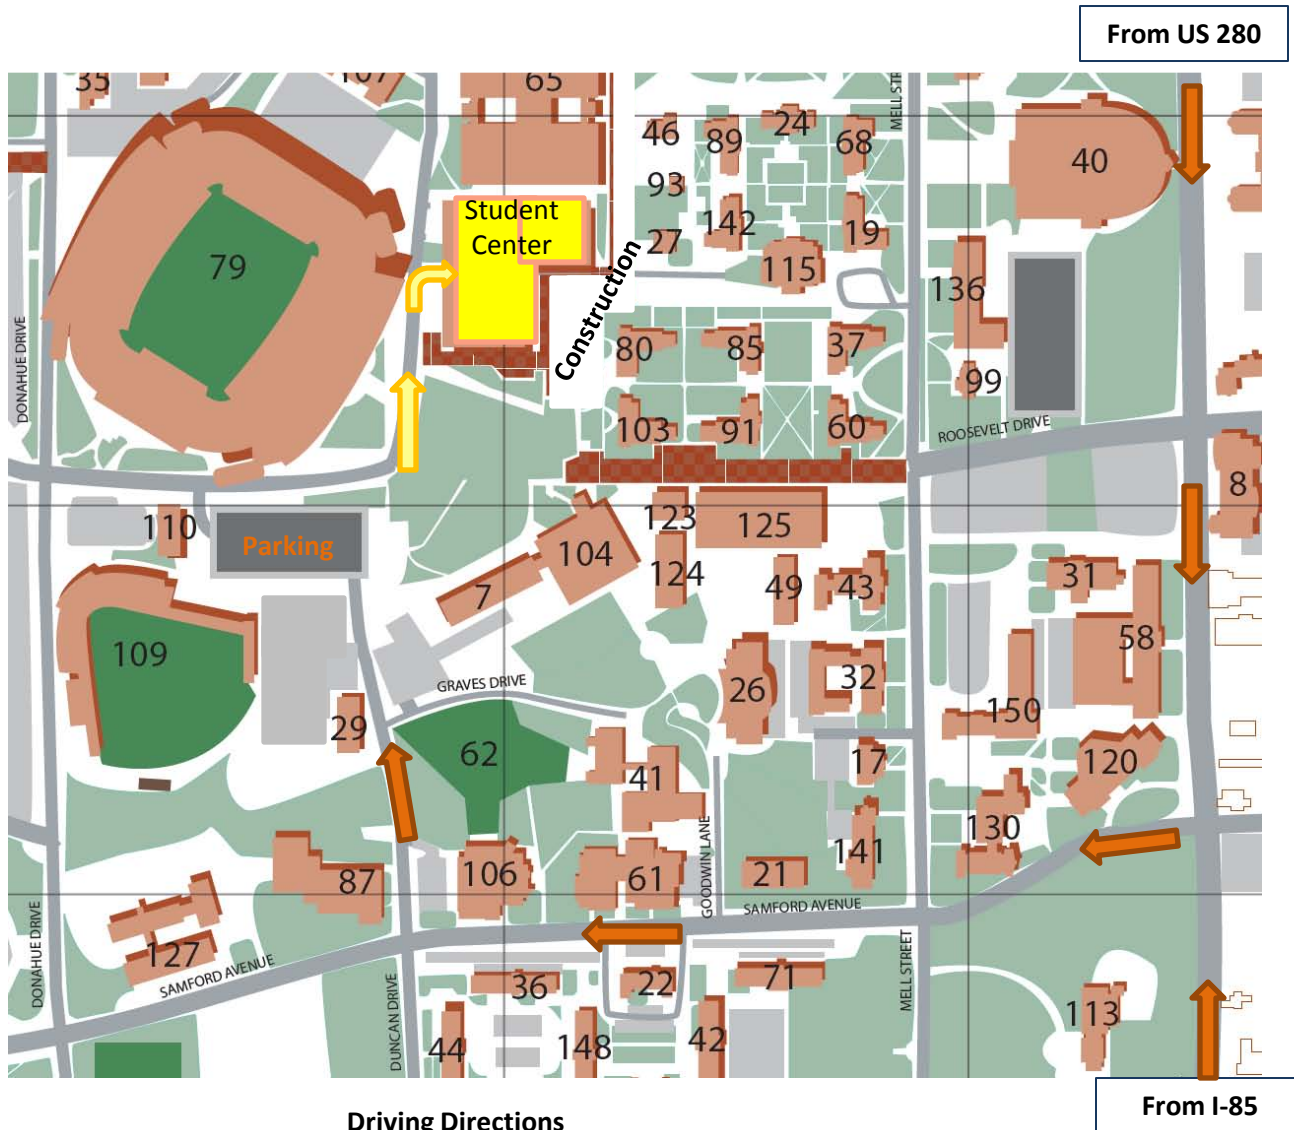

Driving Directions

From US-280: Turn on AL-147 (College Street) toward Auburn.

From I-85: Take exit 51 and turn on AL-15 (College Street) toward Auburn.

-Turn into campus on Samford Avenue . Proceed through the 4-way stop. At the next intersection, turn right onto Duncan Drive.

-You may park in the parking deck next to the stadium.

After Parking, follow the yellow arrows on the map into the Student Center.