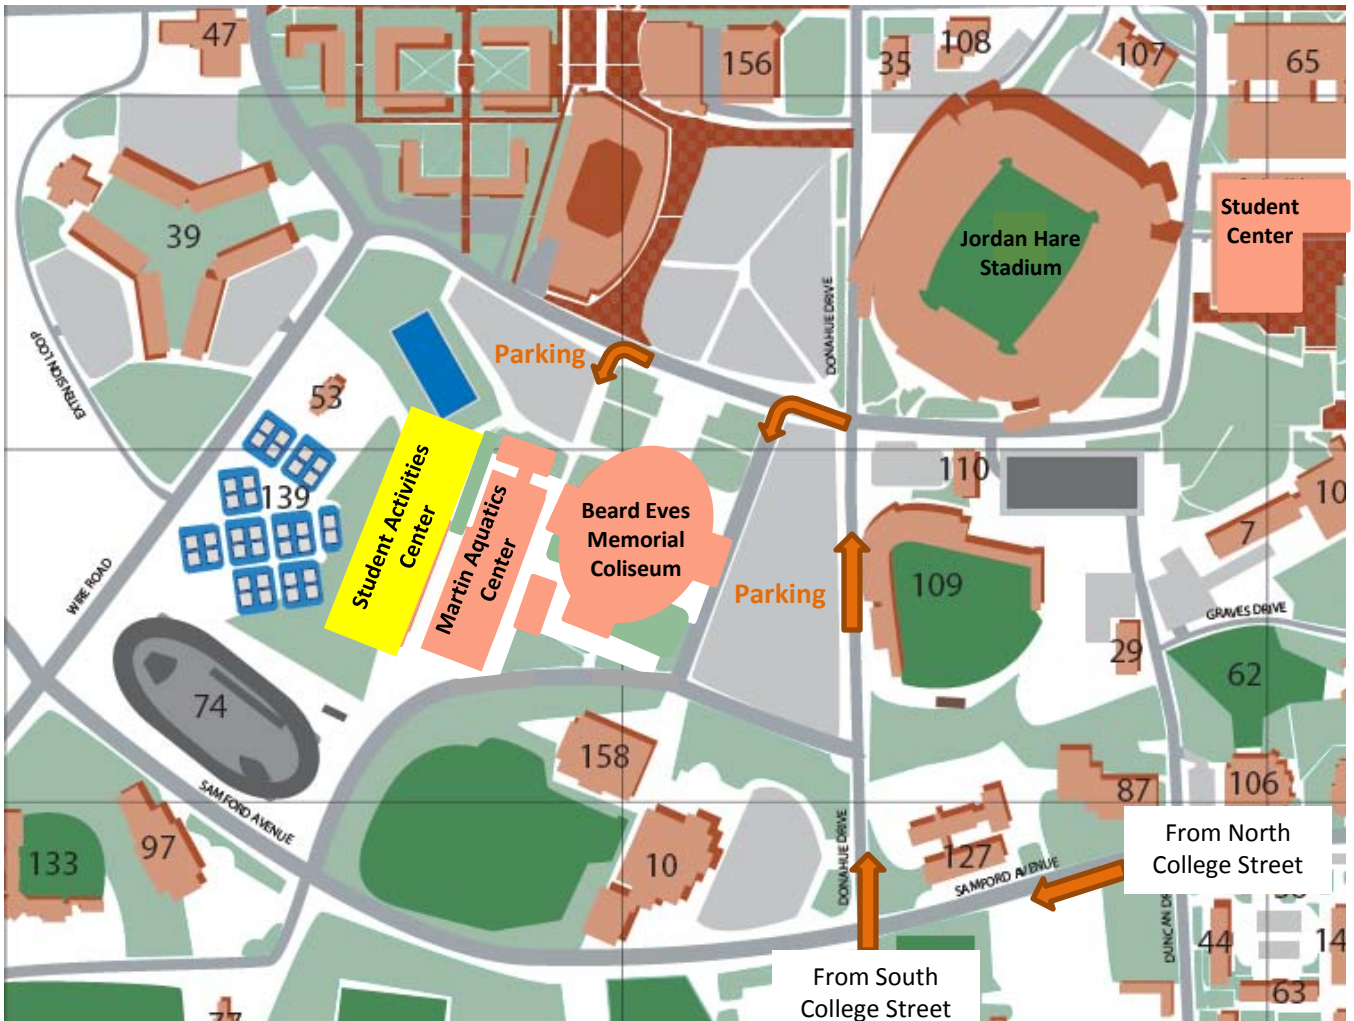

-Turn into campus on Samford Avenue . Proceed through the 4-way stop. At the next intersection, turn right onto Duncan Drive.

-You may park in the parking deck next to the stadium.

After Parking, follow the yellow arrows on the map into the Student Center.

**WAR EAGLE
BEST**

Saturday, October 30, 2010 Competition Map

Driving Directions

From I-85: Take exit 51 and turn onto AL-15 (South College Street) toward Auburn. After Approximately 2.5 miles, turn left onto Donahue Drive . Proceed through 2 traffic signals and at the 3rd signal, turn left onto Roosevelt Drive.

From U.S. 280: Turn onto AL-147 (North College Street) toward Auburn. Proceed through downtown Auburn, and turn right onto Samford Ave. Proceed through the 4 way stop and 1 traffic signal. At the 2nd signal, turn right onto Donahue Drive and at the following signal, turn left onto Roosevelt Drive.

-You may park in the parking lots directly in front of the Student Activities Center or on the east side of Beard Eaves Coliseum.

-War Eagle BEST Gameday will be held in the Student Activities Center on the above map.